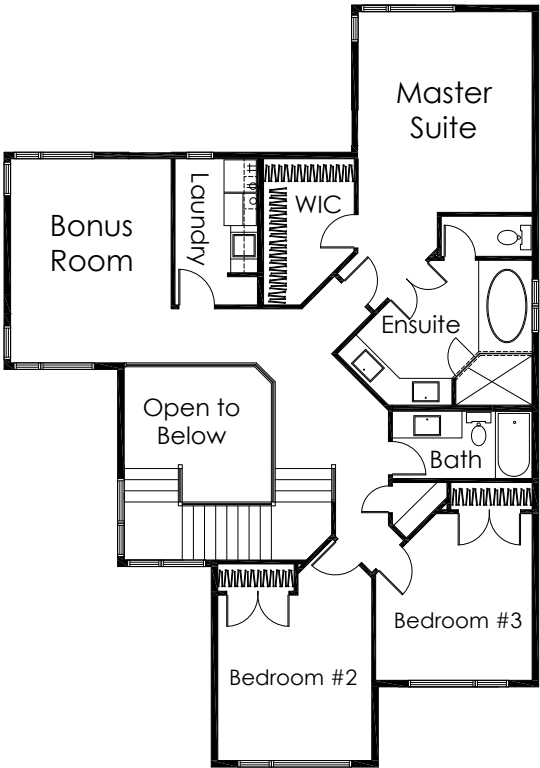

Vision

2890 SqFt

Main Floor 1426 Sq Ft

Second Floor 1464 Sq Ft

- Over-Sized Double Garage
- Butler Pantry
- Open Concept

www.legacysignature.ca