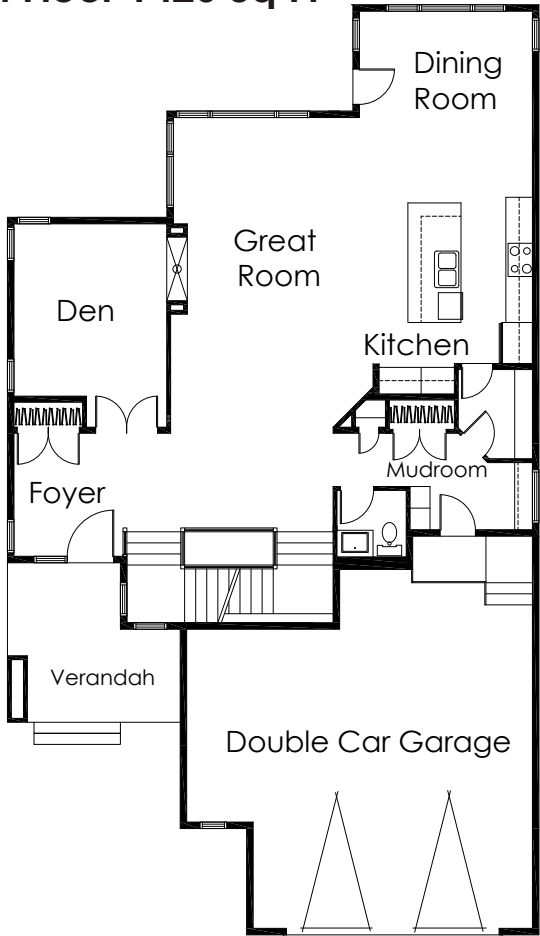

Vision

2890 SqFt

Main Floor 1426 Sq Ft

Second Floor 1464 Sq Ft

- Over-Sized Double Garage
- Butler Pantry
- Open Concept

www.legacysignature.ca