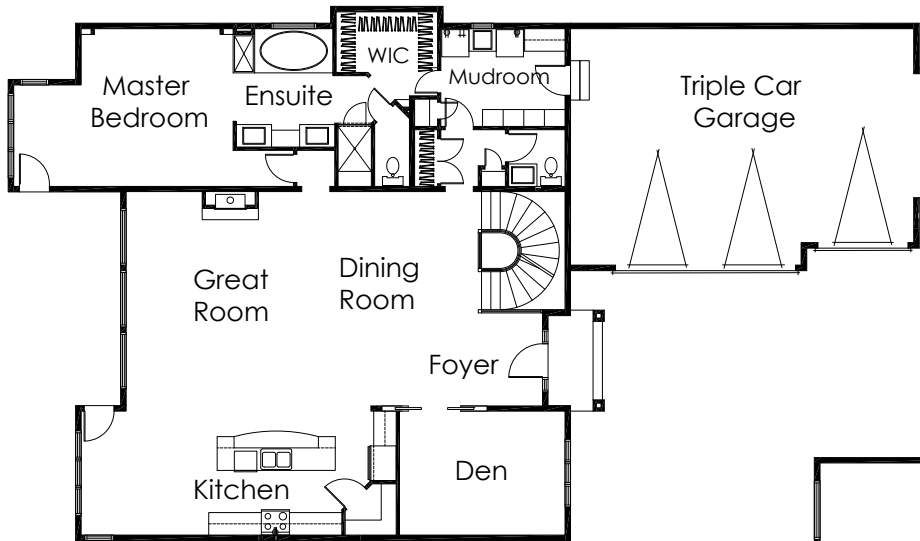

Venetian

2336 SqFt

Main Floor 1991 Sq Ft

Second Floor 345 Sq Ft

Triple Car Garage

Open Concept

Second Floor Loft

THE ALBERTA
NEW HOME
WARRANTY
PROGRAM