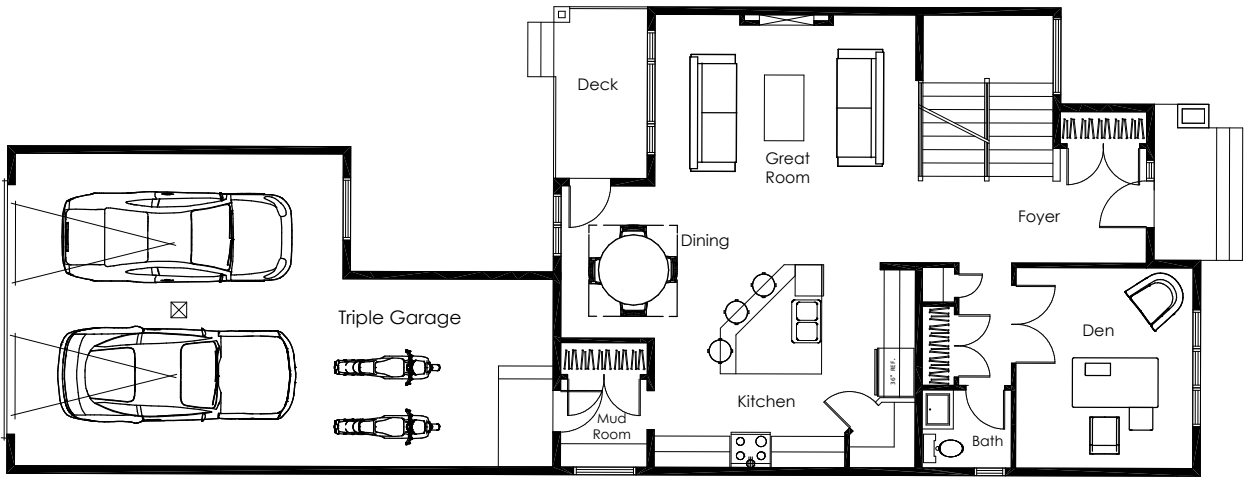

The Lucca

2259 Sq Ft

Main Floor 1093 Sq Ft

Second Floor 1166 Sq Ft

- Triple Car Garage
- Rear lane access
- Modern Finishes

www.LegacySignature.ca