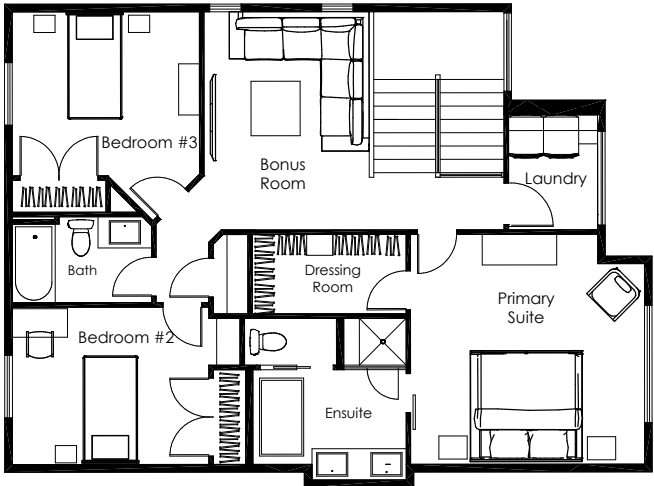

The Lucca

2259 Sq Ft

Main Floor 1093 Sq Ft

Second Floor 1166 Sq Ft

- Triple Car Garage
- Rear lane access
- Modern Finishes

www.LegacySignature.ca