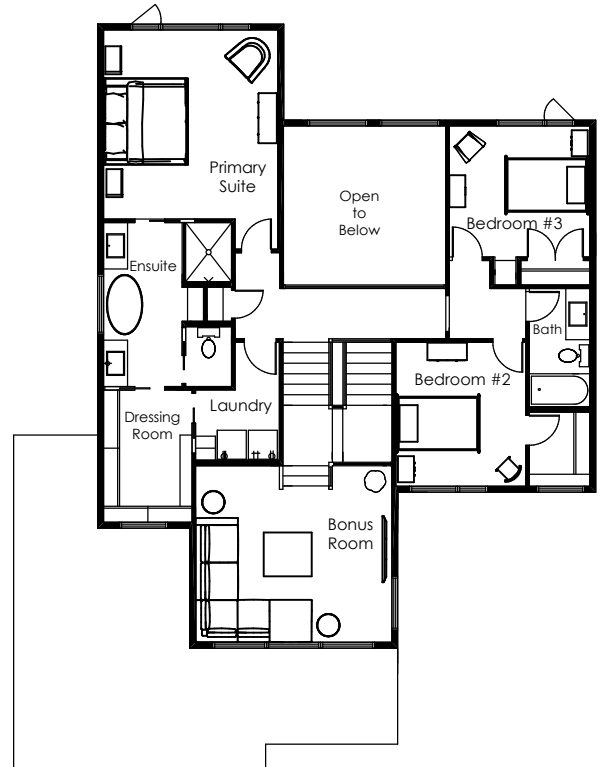

The Link

2600 Sq Ft

Main Floor 1128 Sq Ft

Second Floor 1472 Sq Ft

Triple Car Garage
Private Office
Package Delivery Safe

THE ALBERTA
NEW HOME
WARRANTY
PROGRAM

www.LegacySignature.ca