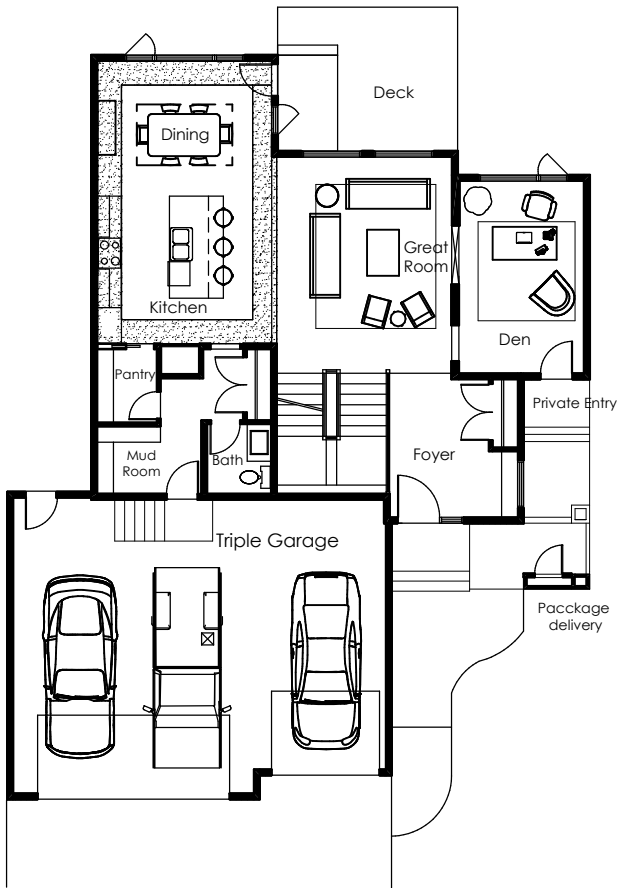

The Link

2600 Sq Ft

Main Floor 1128 Sq Ft

Second Floor 1472 Sq Ft

Triple Car Garage
Private Office
Package Delivery Safe

THE ALBERTA
NEW HOME
WARRANTY
PROGRAM

www.LegacySignature.ca