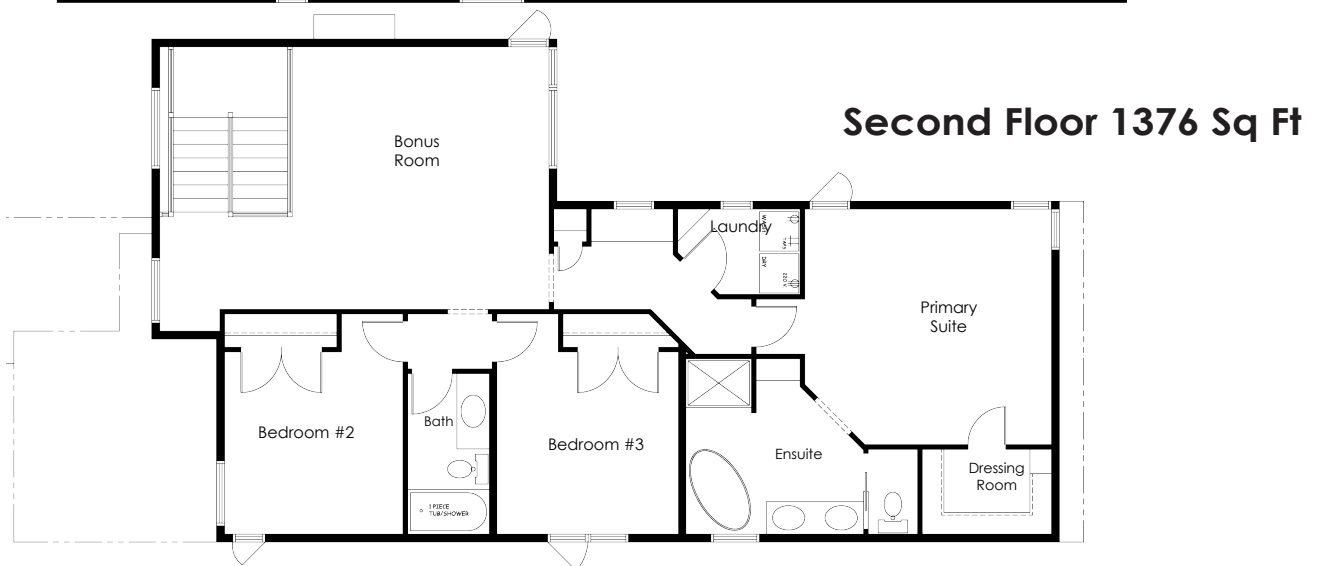

The Lennox

2460 Sq Ft

30' pocket
Rear lane access
Modern Finishes

THE ALBERTA
NEW HOME
WARRANTY
PROGRAM

www.LegacySignature.ca