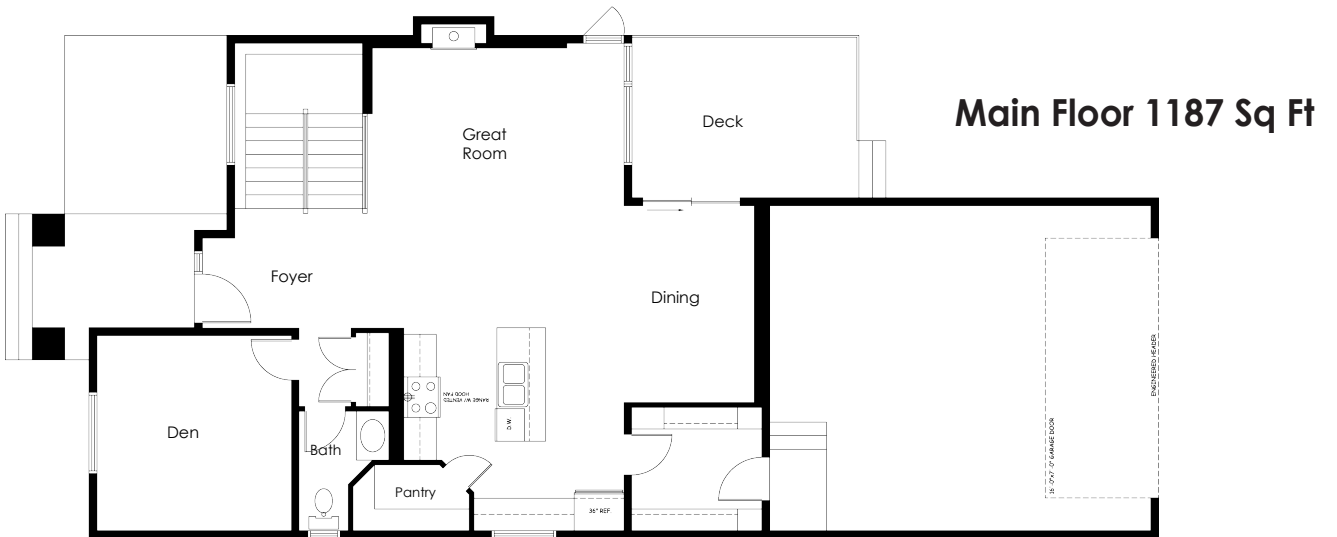

The Lennox

2460 Sq Ft

30' pocket
Rear lane access
Modern Finishes

THE ALBERTA
NEW HOME
WARRANTY
PROGRAM

www.LegacySignature.ca