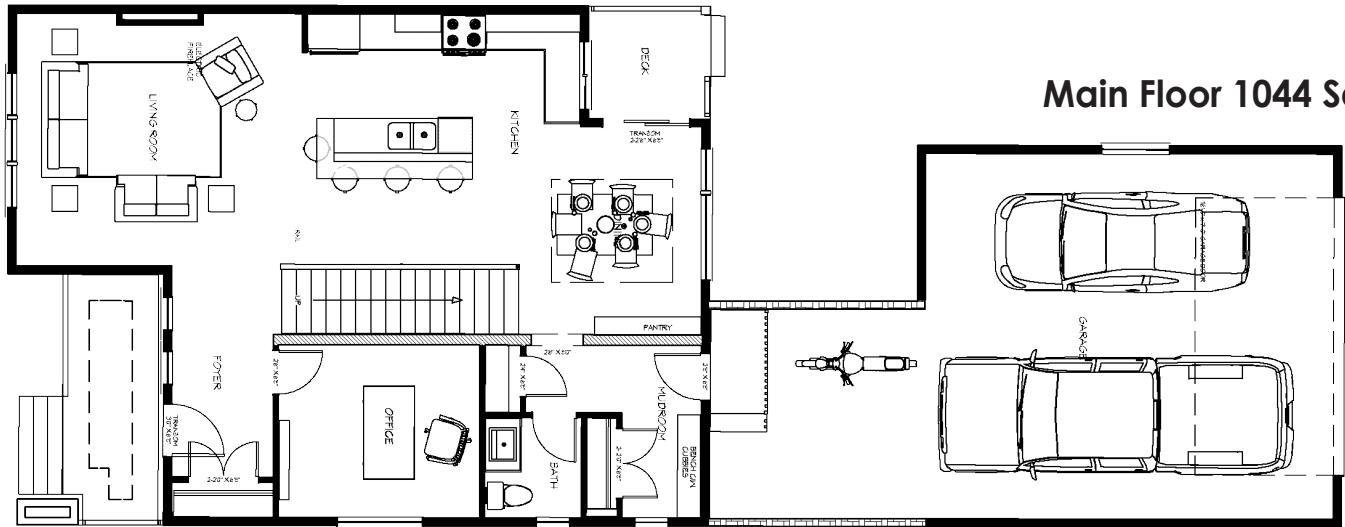

The Lakewood

2301 Sq Ft

30' pocket
Rear lane access
Modern Finishes

THE ALBERTA
NEW HOME
WARRANTY
PROGRAM

www.LegacySignature.ca