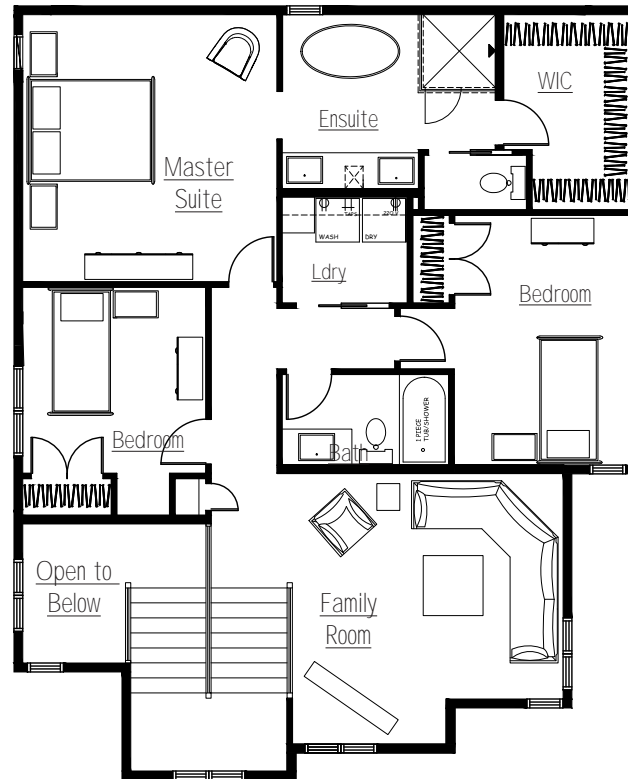

The HARMONY

2454 Sqft

Pairie
Elevation

Main Floor
1166 sqft

Upper Floor
1288 sqft

TAPESTRY
ON THE PARK

a project By

-  Built Green Certified
-  Walkout lots Available
-  Gas Fireplace
-  Massive Kitchen
-  2nd floor Laundry
-  Granite C-tops in Kitchen
-  Hardwood and Tile throughout Main floor
-  Perimeter Fencing
-  Fully Landscaped