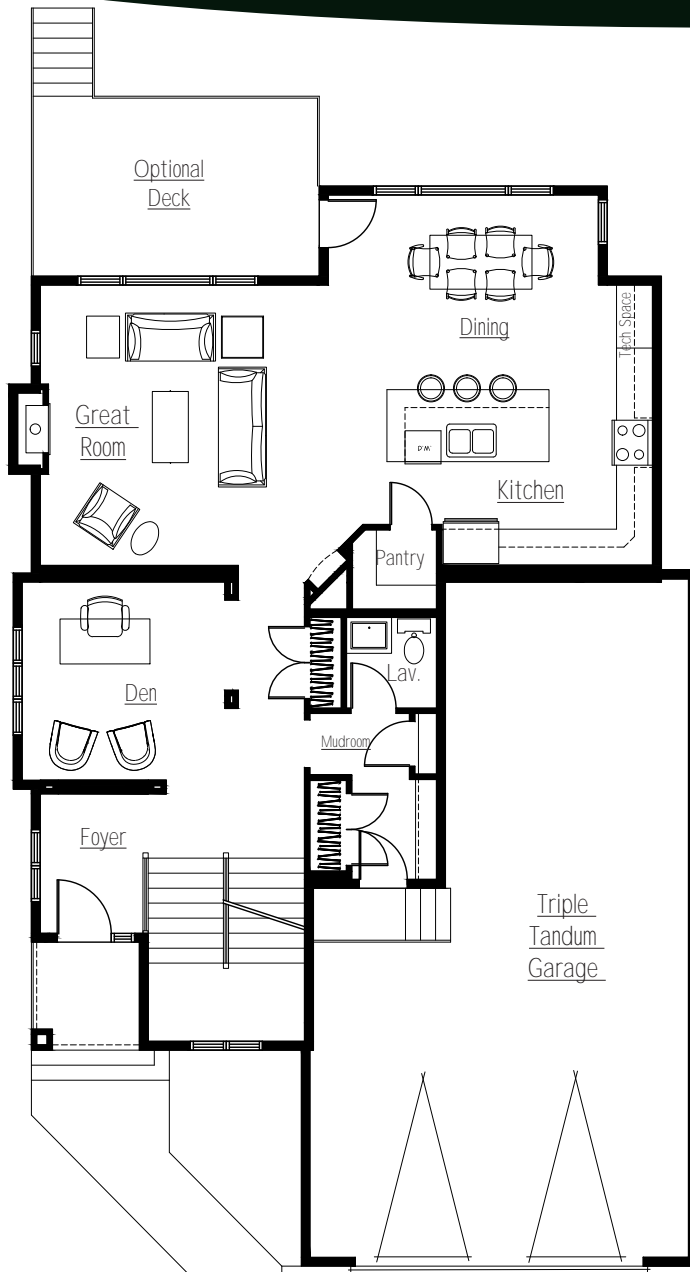

The HARMONY

2454 Sqft

Pairie
Elevation

Main Floor
1166 sqft

Upper Floor
1288 sqft

TAPESTRY
ON THE PARK

a project By

-  Built Green Certified
-  Walkout lots Available
-  Gas Fireplace
-  Massive Kitchen
-  2nd floor Laundry
-  Granite C-tops in Kitchen
-  Hardwood and Tile throughout Main floor
-  Perimeter Fencing
-  Fully Landscaped