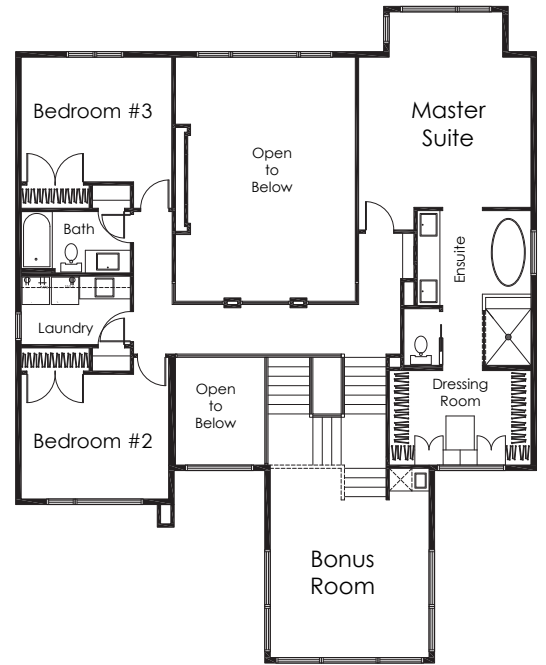

The Balance

3499 Sq Ft

Main Floor 1884 Sq Ft

Second Floor 1615 Sq Ft

Walkout Basement
 Backs onto a pond
 Fully Developed Basement

www.perryhomes.ca