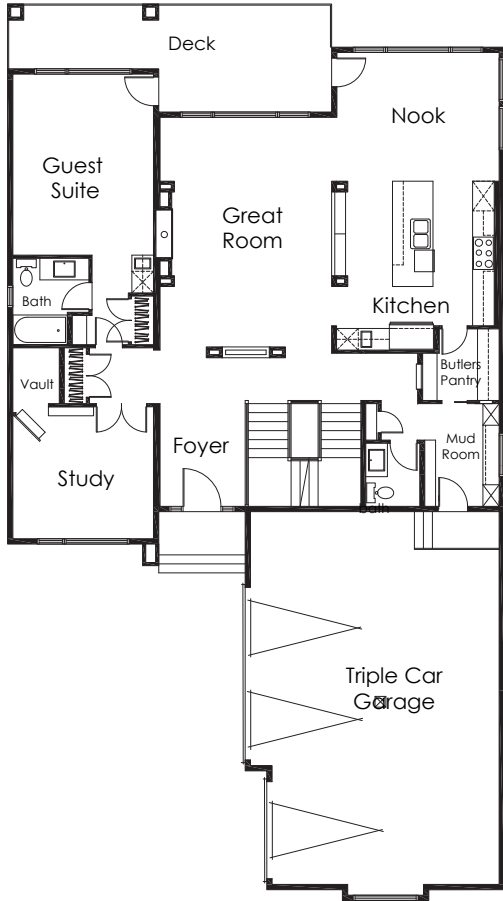

The Balance

3499 Sq Ft

Main Floor 1884 Sq Ft

Second Floor 1615 Sq Ft

Walkout Basement
 Backs onto a pond
 Fully Developed Basement

www.perryhomes.ca