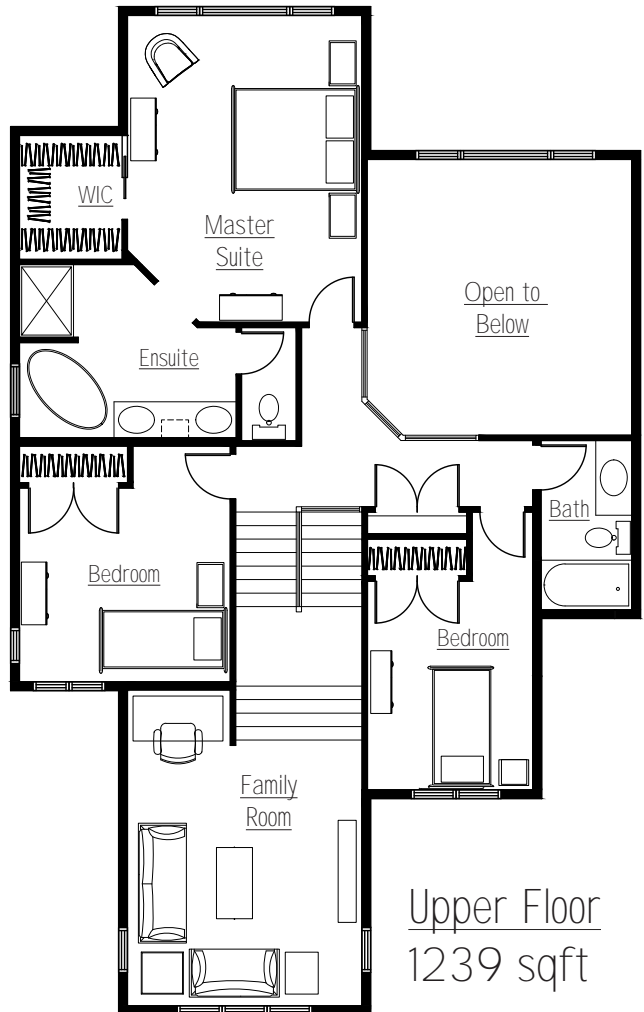

# The TEMPO

2484 Sqft

**TAPESTRY**  
ON THE PARK

a project By

- Built Green Certified
- Walkout lots Available
- Gas Fireplace
- Massive Kitchen
- Walkthrough Pantry
- Granite C-tops in Kitchen
- Hardwood and Tile throughout Main floor
- Perimeter Fencing
- Fully Landscaped