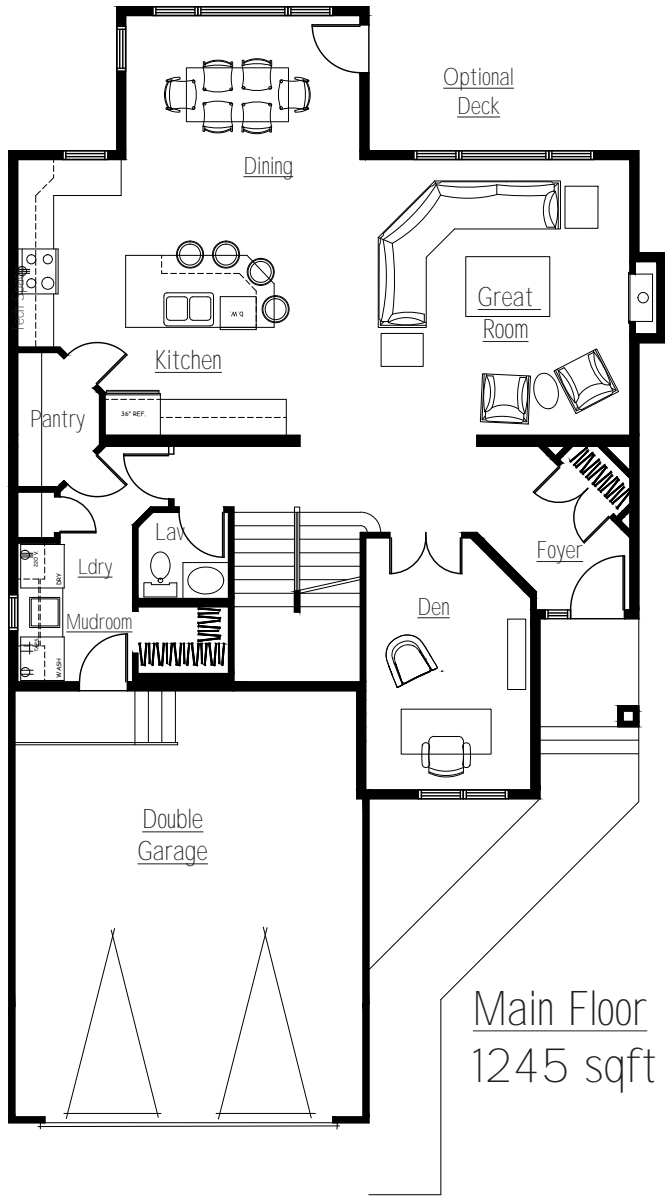

# The TEMPO

2484 Sqft

**TAPESTRY**  
ON THE PARK

a project By

- Built Green Certified
- Walkout lots Available
- Gas Fireplace
- Massive Kitchen
- Walkthrough Pantry
- Granite C-tops in Kitchen
- Hardwood and Tile throughout Main floor
- Perimeter Fencing
- Fully Landscaped